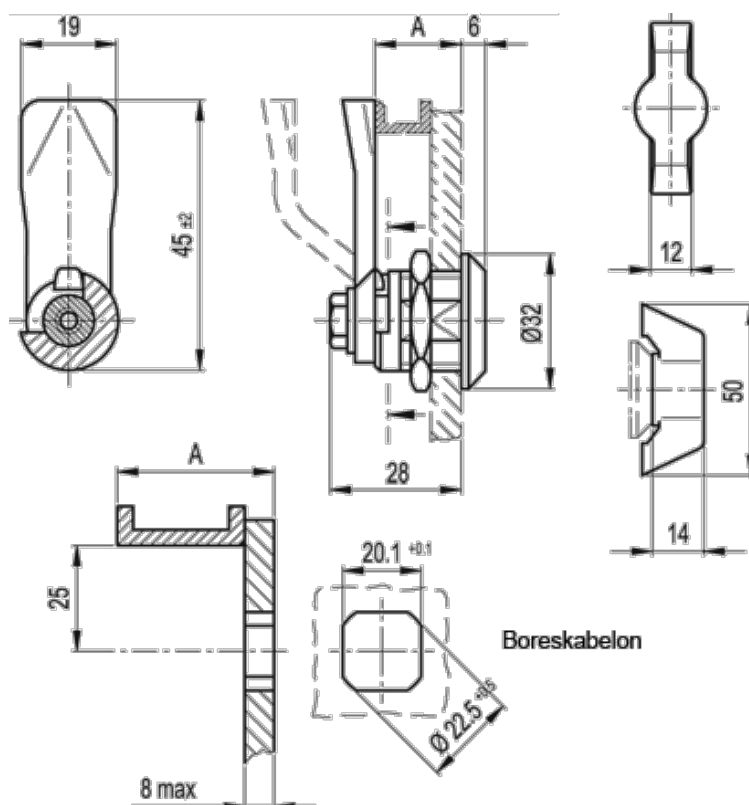

Article number: 20724008

Description: E+G Lock  
GN 115-SK-10

## Measures

A = 10